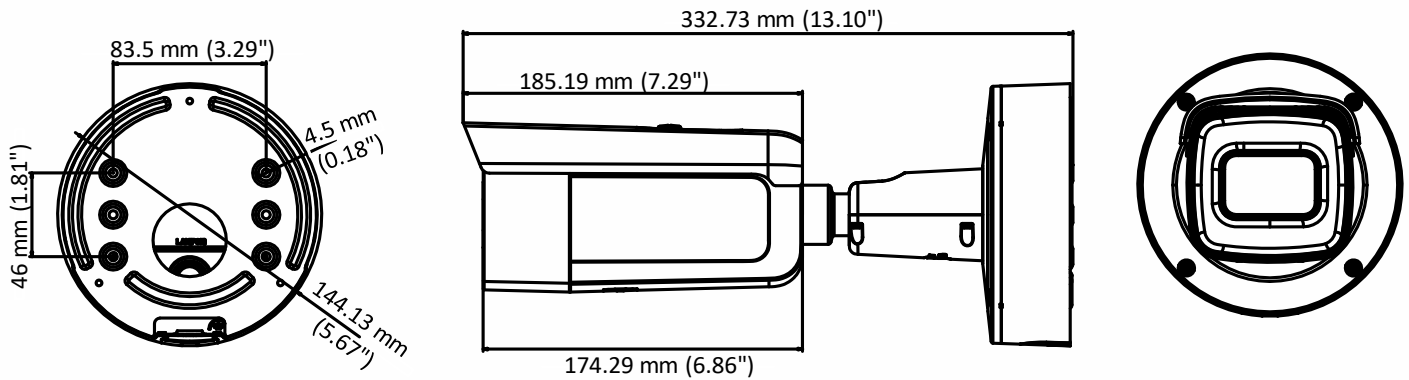

Dimensions