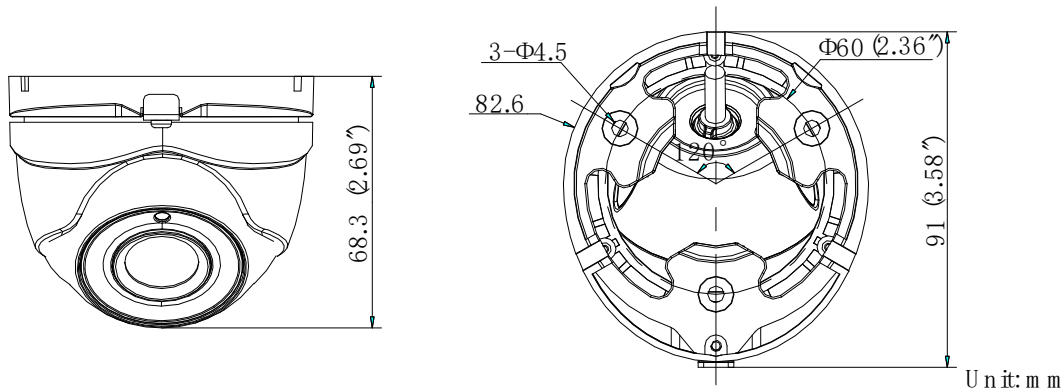

Order Models

DS-2CE56D7T-ITM

Dimensions

Accessories

Distributed by