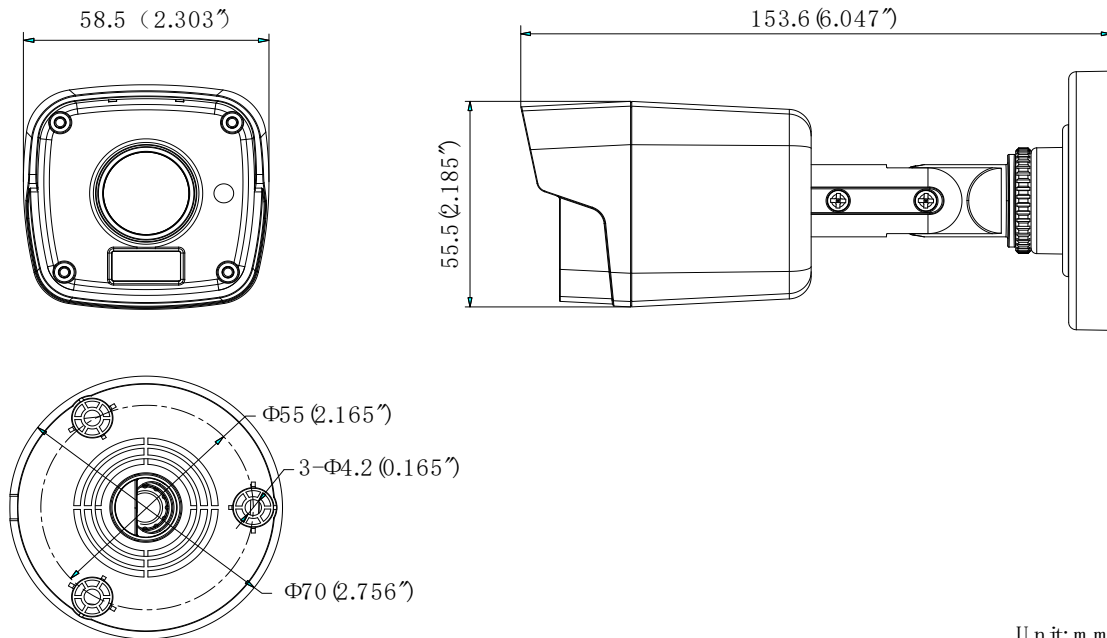

DS-2CE16D7T-IT HD 1080p WDR EXIR Bullet Camera

Key Features

- 2 Megapixel high-performance CMOS
- Analog HD output, up to 1080p resolution
- 2.8 mm, 3.6 mm, 6 mm fixed focal lens
- True Day/Night
- OSD menu, DNR, Smart IR
- True WDR, up to 120 dB
- EXIR technology, up to 20 m IR distance
- IP66
- Up the Coax (HIKVISION-C)

Specifications

Camera	
Image Sensor	2 MP CMOS image sensor
Signal System	PAL/NTSC
Effective Pixels	1928 (H) × 1088 (V)
Min. illumination	0.01 Lux @ (F1.2, AGC ON), 0 Lux with IR
Shutter Time	1/25 s (1/30 s) to 1/50,000 s
Lens	2.8 mm, 3.6 mm, 6 mm fixed focal lens
Horizontal Field of View	103° (2.8 mm), 82.2° (3.6 mm), 54° (6 mm)
Lens Mount	M12
Day & Night	ICR
Angle Adjustment	Pan: 0° to 360°; Tilt: 0° to 90°; Rotate: 0° to 360°
Synchronization	Internal synchronization
WDR	> 120 dB
Video Frame Rate	1080p@25fps/1080p@30fps
HD Video Output	1 HD analog output
S/N Ratio	> 62 dB
Menu	
AGC	Support
D/N Mode	Color/BW/SMART
White Balance	ATW/MWB
BLC	Support
Functions	Wide Dynamic Range, Digital noise reduction, Mirror, SMART IR
General	
Operating Conditions	-40 °C to 60 °C (-40 °F to 140 °F), Humidity 90% or less (non-condensing)
Power Supply	12 V DC ± 15%
Power Consumption	Max. 5 W
Protection Level	IP66
IR Range	Up to 20 m
Communication	Up the coax, Protocol: HIKVISION-C (TVI output)
Dimensions	58.5 mm × 55.5 mm × 153.6 mm (2.30" × 2.19" × 6.05")
Weight	Approx. 370 g (0.82 lb.)

Order Models

DS-2CE16D7T-IT

Dimensions

Unit: mm

Accessories

DS-1280ZJ-S
Junction Box

DS-1H18
Video Balun

X41T
Camera Tester