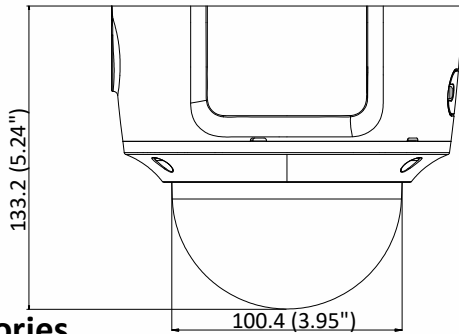

Dimensions

Unit: mm(inch)

Accessories

DS-1475ZJ-SUS
Vertical Pole Mount

DS-1476ZJ-SUS
Corner Mount

HIKVISION

Headquarters
No.555 Qianmo Road, Binjiang District,
Hangzhou 310051, China
T +86-571-8807-5998
overseasbusiness@hikvision.com

Hikvision USA
T +1-909-895-0400
sales.usa@hikvision.com

Hikvision Europe
T +31-23-55-42-770
info.eu@hikvision.com

Hikvision Middle East
T +971-4-8816086
salesme@hikvision.com

Hikvision Russia
T +7-495-669-67-99
saleru@hikvision.com

Hikvision India
T +91-22-28469900
sales@pramahikvision.com

Hikvision Italy
T +39-0438-6902
info.it@hikvision.com

Hikvision France
T +33(0)1-85-330-450
info.fr@hikvision.com

Hikvision Spain
T +34-91-737-16-55
info.es@hikvision.com

Hikvision Poland
T +48-22-460-01-50
poland@hikvision.com

Hikvision UK
T +01628-902140
support.uk@hikvision.com

Hikvision Singapore
T +65-6684-4718
sg@hikvision.com

Hikvision Oceania
T +61-2-8599-4233
salesau@hikvision.com

Hikvision Canada
T +1-909-895-0400
sales.usa@hikvision.com

Hikvision Korea
T +82-31-731-8841
sales.korea@hikvision.com

Hikvision Brazil
T +55 11 3318-0050
Latam.support@hikvision.com

Hikvision Africa
T +27 (0) 0351172
sale.africa@hikvision.com

Hikvision Hong Kong
T +852-2151-1761