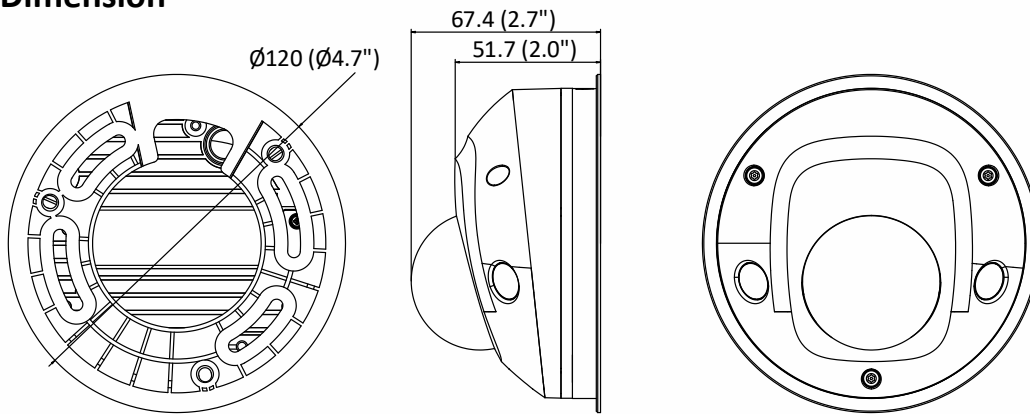

Dimension

Unit: mm (inch)

Accessory

Junction Box

Distributed by