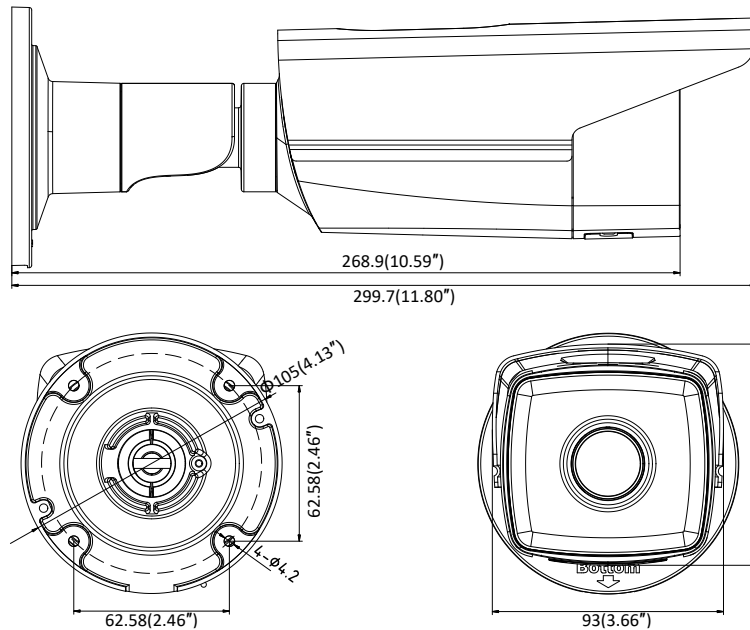

Dimension

Unit: mm

Accessory

DS-1260ZJ
Junction Box

Distributed by

HIKVISION

Headquarters

No.555 Qianmo Road, Binjiang District,
Hangzhou 310051, China
T +86-571-8807-5998
overseasbusiness@hikvision.com

Hikvision USA
T +1-909-895-0400
sales.usa@hikvision.com

Hikvision Australia
T +61-2-8599-4233
salesau@hikvision.com

Hikvision India
T +91-22-28469900
sales@pramahikvision.com

Hikvision Canada
T +1-866-200-6690
sales.canada@hikvision.com

Hikvision Thailand
T +662-275-9949
sales.thailand@hikvision.com

Hikvision Europe
T +31-23-5542770
sales.eu@hikvision.com

Hikvision Italy
T +39-0438-6902
info.it@hikvision.com

Hikvision Brazil
T +55 11 3318-0050
Latam.support@hikvision.com

Hikvision Turkey
T +90 (216)521 7070- 7074
sales.tr@hikvision.com

Hikvision Malaysia
T +601-7652-2413
sales.my@hikvision.com

Hikvision UK & Ireland
T +01628-902140
sales.uk@hikvision.com

Hikvision South Africa
Tet: +27 (10) 0351172
sale.africa@hikvision.com

Hikvision France
T +33(0)1-85-330-450
info.fr@hikvision.com

Hikvision Kazakhstan
T +7-727-9730667
nikia.panfilov@hikvision.ru

Hikvision Vietnam
T +84-974270888
sales.vt@hikvision.com

Hikvision UAE
T +971-4-4432090
salesme@hikvision.com

Hikvision Singapore
T +65-6684-4718
sg@hikvision.com

Hikvision Spain
T +34-91-737-16-55
info.es@hikvision.com

Hikvision Tashkent
T +99-87-1238-9438
uzb@hikvision.ru

Hikvision Hong Kong
T +852-2151-1761
info.hk@hikvision.com

Hikvision Russia
T +7-495-669-67-99
saleru@hikvision.com

Hikvision Korea
T +82-(0)31-731-8817
sales.korea@hikvision.com

Hikvision Poland
T +48-22-460-01-50
info.pl@hikvision.com

Hikvision Indonesia
T +62-21-2933759
Sales.Indonesia@hikvision.com

Hikvision Colombia
sales.colombia@hikvision.com

05058020181207