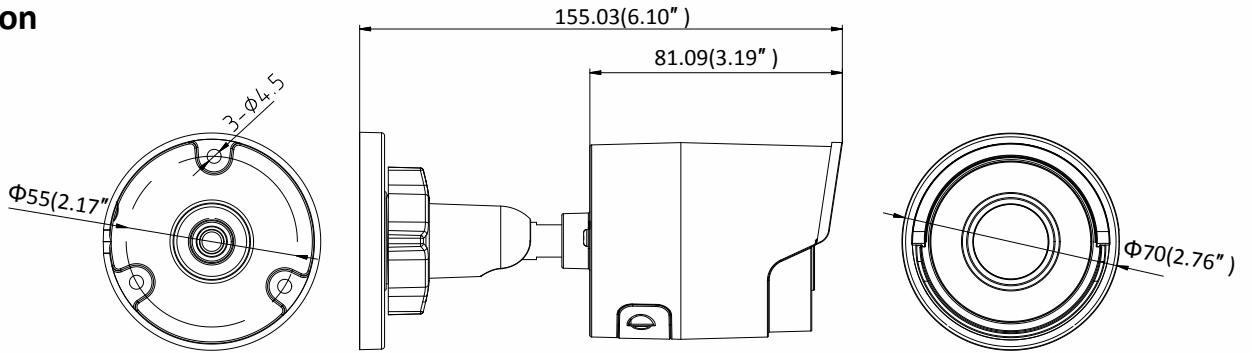

Dimension

Unit: mm

Accessory

Distributed by