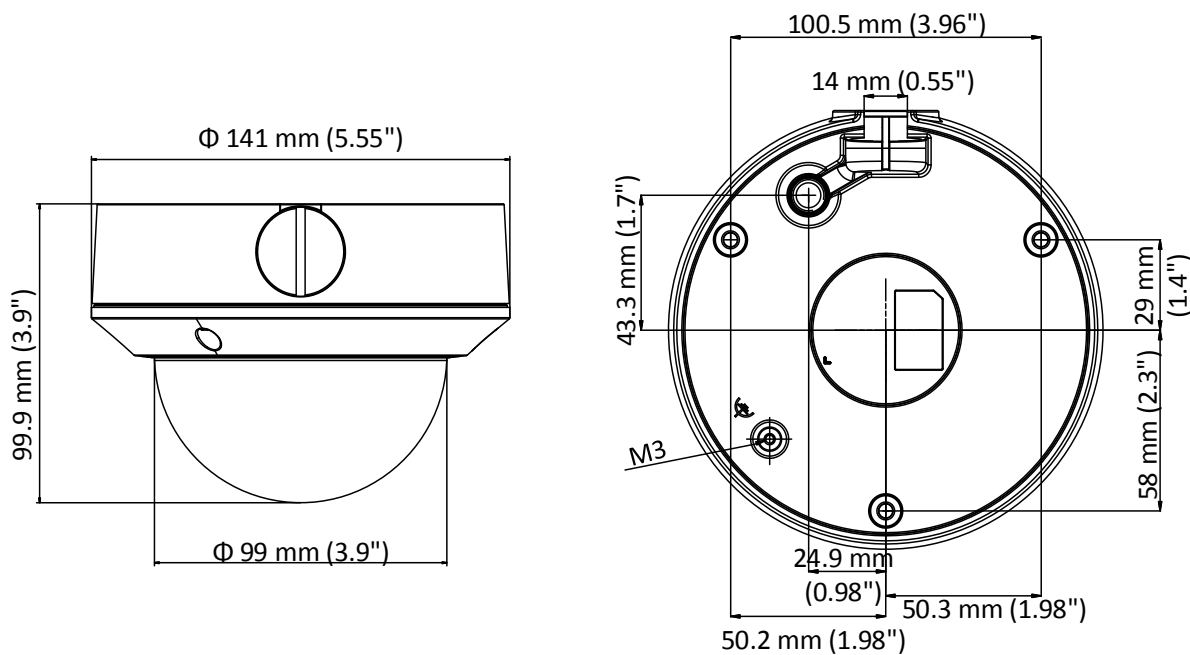

General	
Operating Conditions	-30 °C to 60°C (-22 °F to 140°F), humidity: 95% or less (non-condensing)
Power Supply	12 VDC ± 25% PoE: 802.3af, class 3
Power Consumption	With Z: 12 VDC, 0.8 A, max: 10W PoE: (802.3af, 36V-57V), 0.4 A to 0.2 A, Max: 12W Without Z: 12 VDC, 0.5 A, Max: 6W PoE: (802.3af, 36V-57V), 0.3 A to 0.1 A, Max: 8W
IR Range	Up to 30 m
Material	Front cover & base: metal, bubble: plastic
Dimensions	Φ141 mm × 99.9 mm (5.6" × 3.9")
Weight	816 g (1.8 lb.)

Available Model

DS-2CD1731FWD-I(2.8 to 12 mm), DS-2CD1731FWD-IZ(2.8 to 12 mm)

Dimension