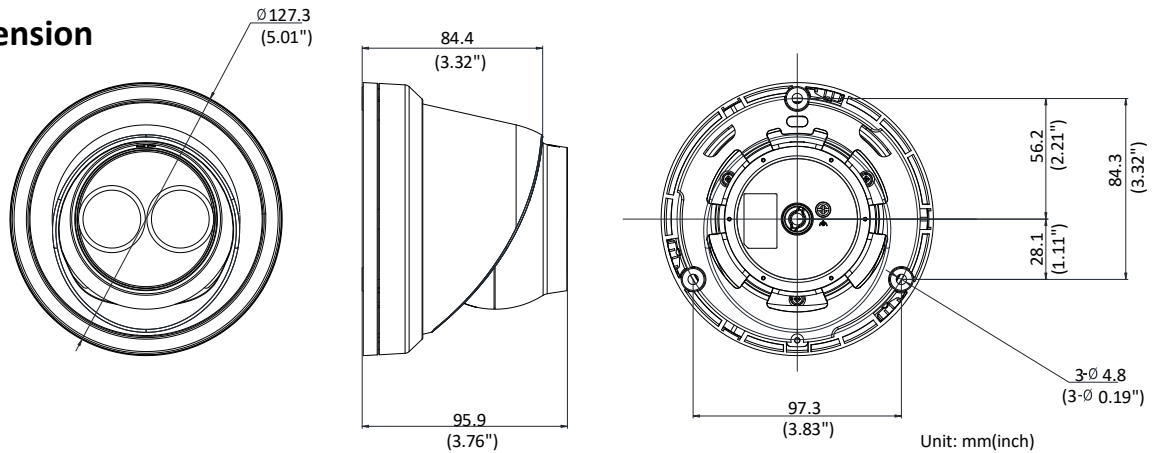

Protocols	TCP/IP, UDP, ICMP, HTTP, HTTPS, FTP, DHCP, DNS, DDNS, RTP, RTSP, RTCP, PPPoE, NTP, UPnP, SMTP, SNMP, IGMP, 802.1X, QoS, IPv6
Standard	ONVIF (PROFILE S, PROFILE G), ISAPI
General Function	One-key Reset, Dual-VCA, Anti-Flicker, Heartbeat, Mirror, Password Protection, Privacy Mask, Watermark, IP Address Filter
Firmware Version	V5.5.80
API	ONVIF (PROFILE S, PROFILE G), ISAPI
Simultaneous Live View	Up to 6 channels
User/Host	Up to 32 users 3 levels: Administrator, Operator and User
Client	iVMS-4200, Hik-Connect, iVMS-5200, iVMS-4500
Web Browser	Plug-in required live view: IE8+, Chrome 41.0-44, Firefox 30.0-51, Safari 8.0-11 Plug-in free live view: Chrome 45.0+, Firefox 52.0+
Interface	
Communication Interface	1 RJ45 10M/100M self-adaptive Ethernet port
On-board Storage	Built-in microSD/SDHC/SDXC slot, up to 128 GB
Reset Button	Yes
Smart Feature-set	
Behavior Analysis	Line crossing detection, intrusion detection, unattended baggage detection, object removal detection
Exception Detection	Scene change detection
Face Detection	Yes
General	
Operating Conditions	-30 °C to +60 °C (-22 °F to +140 °F), Humidity 95% or less (non-condensing)
Power Supply	12 VDC ± 25%, 6 W PoE (802.3af, 36 V to 57 V, class 3), 7 W
IR Range	Up to 30 m
Protection Level	IP67
Material	Metal
Dimensions	Camera: Φ 127.3 × 95.9 mm (5.01" × 3.78") Package: 150 × 150 × 141 mm (5.91" × 5.91" × 5.55")
Weight	Camera: 620 g (1.37 lb.)

Available Model

DS-2CD2335FWD-I (2.8/4/6/8/12 mm)

Dimension

Unit: mm(inch)

Accessory

DS-1273ZJ-130-TRL
Wall Mount

1275ZJ-SUS
Vertical Pole Mount

DS-1276ZJ-SUS
Corner Mount