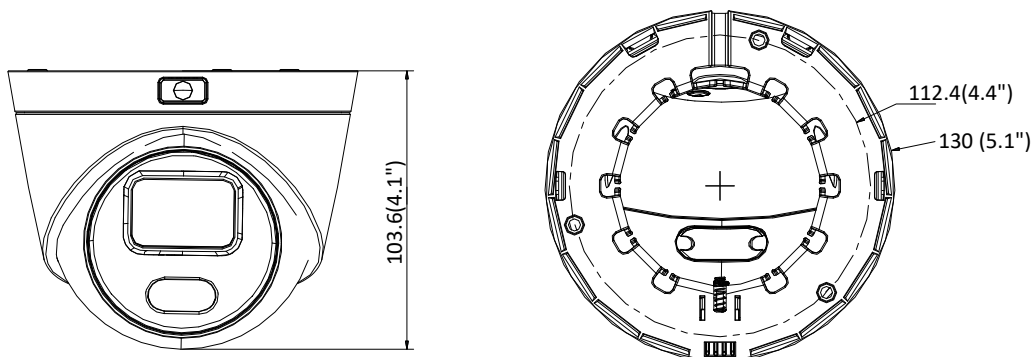

Firmware Version	V5.5.53
API	ONVIF (PROFILE S, PROFILE G), ISAPI
Simultaneous Live View	Up to 6 channels
User/Host	Up to 32 users 3 levels: Administrator, Operator and User
Client	iVMS-4200, Hik-Connect, iVMS-4500, iVMS-5200
Web Browser	IE8+, Chrome 31.0-44, Firefox 30.0-51, Safari 8.0+
Interface	
Communication Interface	1 RJ45 10M/100M self-adaptive Ethernet port
On-board Storage	Built-in micro SD/SDHC/SDXC slot, up to 128 GB
Reset Button	Yes
SVC	H.265 encoding and H.264 encoding support
Smart Feature-set	
Behavior Analysis	Line crossing detection, intrusion detection
General	
Operating Conditions	-30 °C to +60 °C (-22 °F to +140 °F), humidity 95% or less (non-condensing)
Power Supply	12 VDC ± 25%, Φ 5.5 mm coaxial power plug PoE (802.3af, class 3)
Power Consumption	12 VDC, 0.5 A, max: 5 W PoE: (802.3af, 36 V to 57 V), 0.2 A to 0.1 A, max: 6.5 W
Protection Level	IP67
Material	Camera body: front cover: plastic, back cover: metal Bottom base: plastic
Dimensions	Camera: Φ130 × 103.6 mm (Φ5.1" × 4.1")
Weight	Camera: 500 g (1.1 lb.)

Available Models

DS-2CD2327G3E-L (2.8/4/6 mm)

Dimensions

Unit: mm

Accessories

DS-1273ZJ-130-TRL
Wall mount

DS-1271ZJ-130-TRL
Pendant mount

DS-1275ZJ-SUS
Vertical pole mount